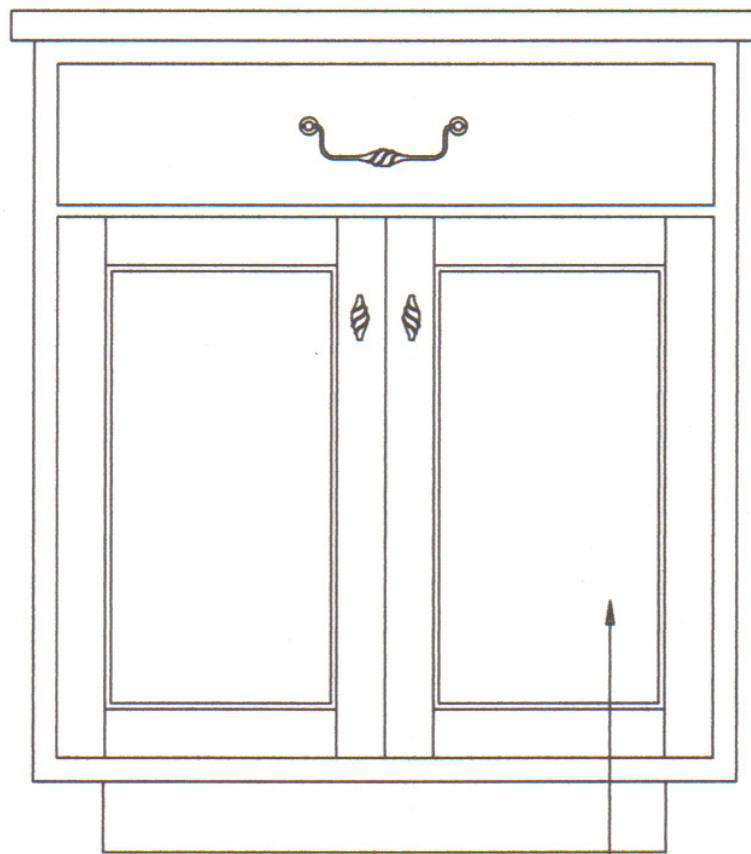

1/2" OVERLAY

DOOR SITS ON TOP OF FRAME

THIS DOOR IS SET ON TOP OF THE CABINET FRAME. THIS STYLE EXPOSES THE FRAME AROUND EACH DOOR & DRAWER HEAD. THIS IS THE LEAST EXPENSIVE CABINET STYLE.